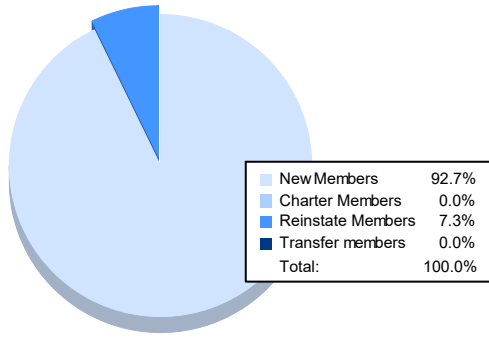

Year	New Clubs	Dropped Clubs	Gain/ Loss Clubs	New Members	Charter Members	Reinstate Members	Transfer Members	Total Member Added	Total Members Dropped	Gain/ Loss Members
2016-2017	0	1	-1	89	0	3	6	98	106	-8
2017-2018	0	2	-2	49	0	3	4	56	149	-93
2018-2019	0	0	0	75	0	1	1	77	83	-6
2019-2020	1	0	1	46	24	2	2	74	100	-26
2020-2021	0	0	0	38	0	3	0	41	105	-64
<b>Average</b>	<b>0</b>	<b>1</b>	<b>0</b>	<b>59</b>	<b>5</b>	<b>2</b>	<b>3</b>	<b>69</b>	<b>109</b>	<b>-39</b>

### Membership Composition June 2021 Cumulative