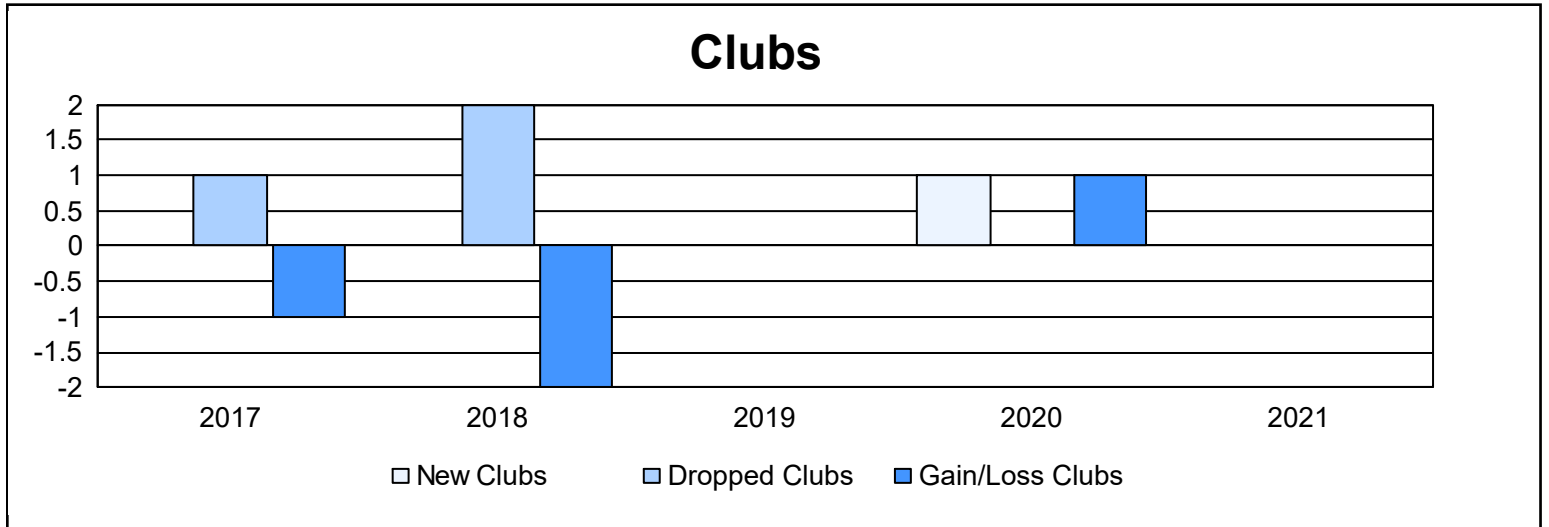

Year	New Clubs	Dropped Clubs	Gain/ Loss Clubs	New Members	Charter Members	Reinstate Members	Transfer Members	Total Member Added	Total Members Dropped	Gain/ Loss Members
2016-2017	0	1	-1	89	0	3	6	98	106	-8
2017-2018	0	2	-2	49	0	3	4	56	149	-93
2018-2019	0	0	0	75	0	1	1	77	83	-6
2019-2020	1	0	1	46	24	2	2	74	100	-26
2020-2021	0	0	0	38	0	3	0	41	105	-64
<b>Average</b>	<b>0</b>	<b>1</b>	<b>0</b>	<b>59</b>	<b>5</b>	<b>2</b>	<b>3</b>	<b>69</b>	<b>109</b>	<b>-39</b>

### Membership Composition June 2021 Cumulative