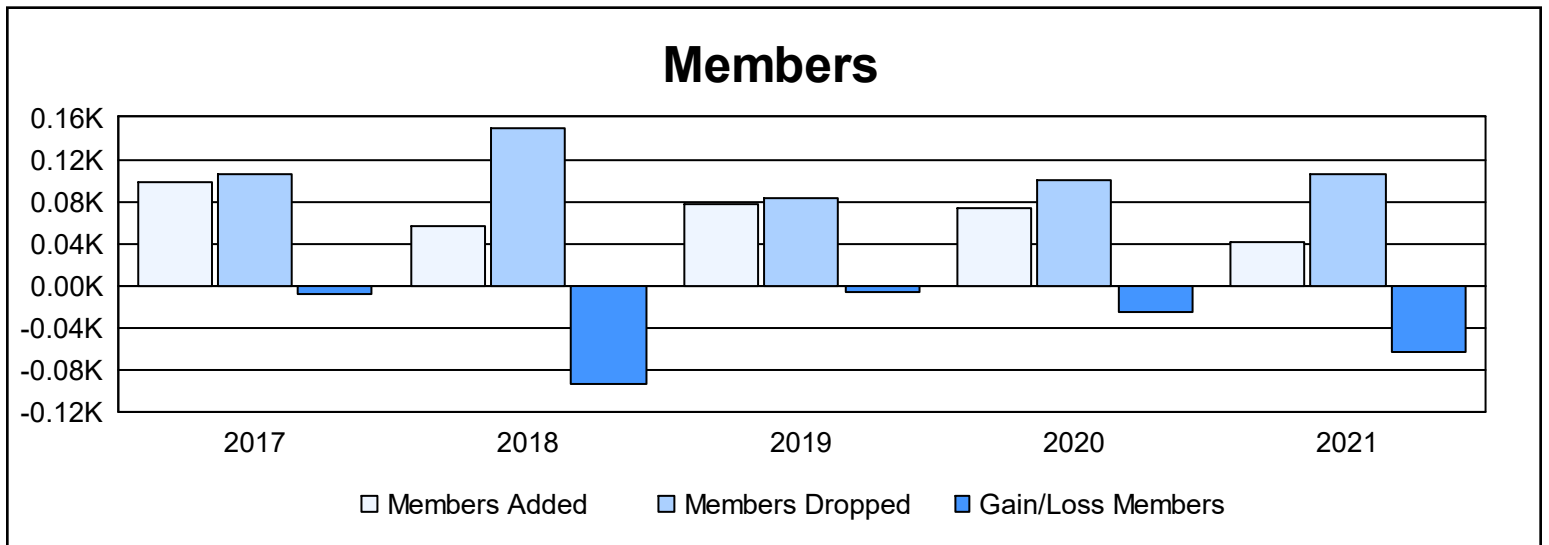

Year	New Clubs	Dropped Clubs	Gain/ Loss Clubs	New Members	Charter Members	Reinstate Members	Transfer Members	Total Member Added	Total Members Dropped	Gain/ Loss Members
2016-2017	0	1	-1	89	0	3	6	98	106	-8
2017-2018	0	2	-2	49	0	3	4	56	149	-93
2018-2019	0	0	0	75	0	1	1	77	83	-6
2019-2020	1	0	1	46	24	2	2	74	100	-26
2020-2021	0	0	0	38	0	3	0	41	105	-64
<b>Average</b>	<b>0</b>	<b>1</b>	<b>0</b>	<b>59</b>	<b>5</b>	<b>2</b>	<b>3</b>	<b>69</b>	<b>109</b>	<b>-39</b>

### Membership Composition June 2021 Cumulative